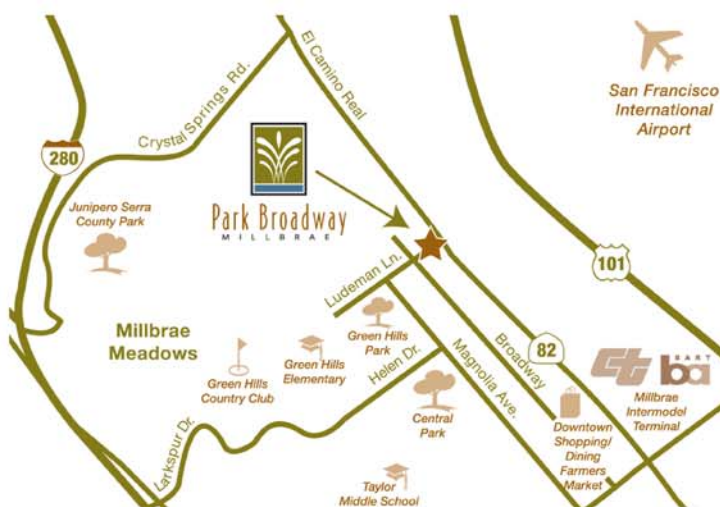

Park Broadway
MILLBRAE

1301 Broadway
Millbrae, CA 94030
(650) 697-3388
ParkBroadway.com

Plan L

- Approx. 1,319 - 1,441 sq. ft.
- 1 bedroom
- 1.5 baths

Exterior

First Floor

Second Floor

Floor plans, exteriors, features, prices, square footages, and specifications may change without prior notice or obligation. All floor plans and renderings are artists' conceptions. Window size and location will vary per elevation. Square footages are approximate.