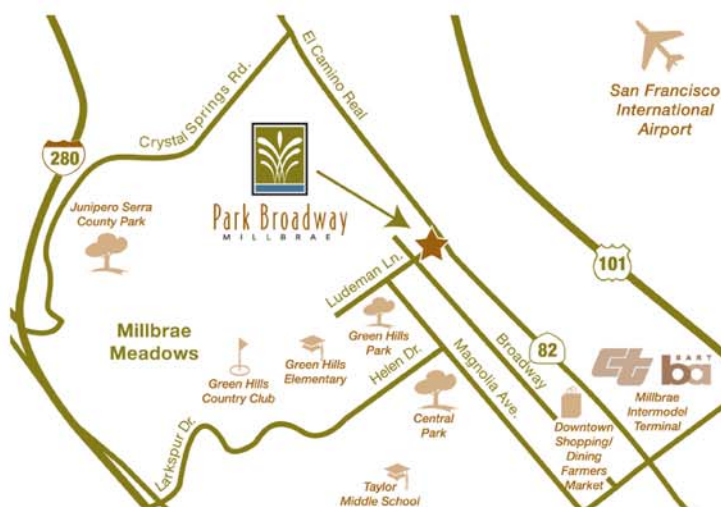

**Park Broadway**  
MILLBRAE

1301 Broadway  
Millbrae, CA 94030  
(650) 697-3388  
ParkBroadway.com

**Exterior**

**Plan H**

- Approx. 1,834 - 1,854 sq. ft.
- 3 bedrooms
- 2 baths

**First Floor**

Floor plans, exteriors, features, prices, square footages, and specifications may change without prior notice or obligation. All floor plans and renderings are artists' conceptions. Window size and location will vary per elevation. Square footages are approximate.