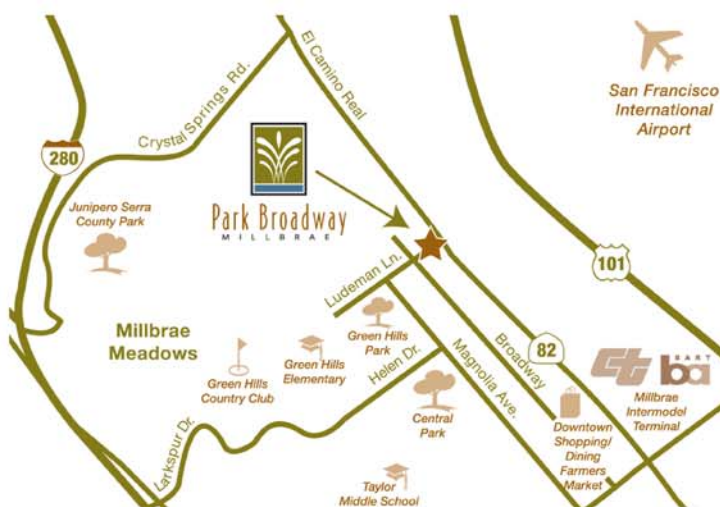

**Park Broadway**  
MILLBRAE

1301 Broadway  
Millbrae, CA 94030  
(650) 697-3388  
ParkBroadway.com

**Exterior**

**Plan G**

- Approx. 1,619 sq. ft.
- 3 bedrooms
- 2 baths

**First Floor**

Floor plans, exteriors, features, prices, square footages, and specifications may change without prior notice or obligation. All floor plans and renderings are artists' conceptions. Window size and location will vary per elevation. Square footages are approximate.