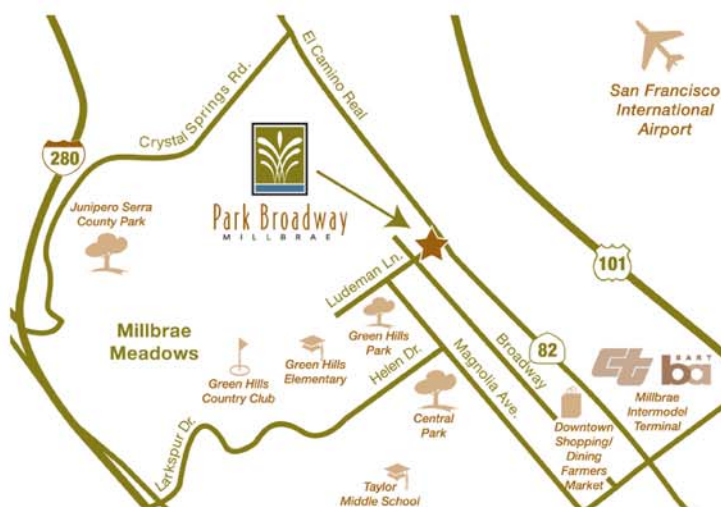

Park Broadway
MILLBRAE

1301 Broadway
Millbrae, CA 94030
(650) 697-3388
ParkBroadway.com

Plan F

- Approx. 1,238 - 1,314 sq. ft.
- 2 bedrooms
- 2 baths

Exterior

First Floor

Floor plans, exteriors, features, prices, square footages, and specifications may change without prior notice or obligation. All floor plans and renderings are artists' conceptions. Window size and location will vary per elevation. Square footages are approximate.