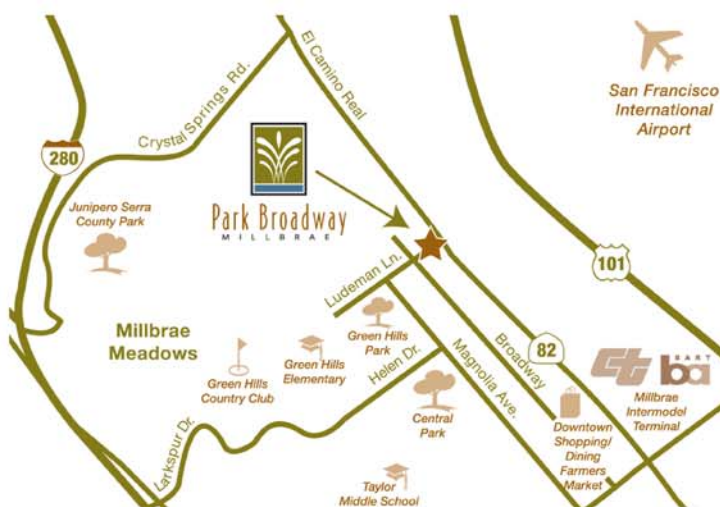

Park Broadway
MILLBRAE

1301 Broadway
Millbrae, CA 94030
(650) 697-3388
ParkBroadway.com

Exterior

Plan E

- Approx. 1,147 - 1,187 sq. ft.
- 2 bedrooms
- 2 baths

First Floor

Floor plans, exteriors, features, prices, square footages, and specifications may change without prior notice or obligation. All floor plans and renderings are artists' conceptions. Window size and location will vary per elevation. Square footages are approximate.