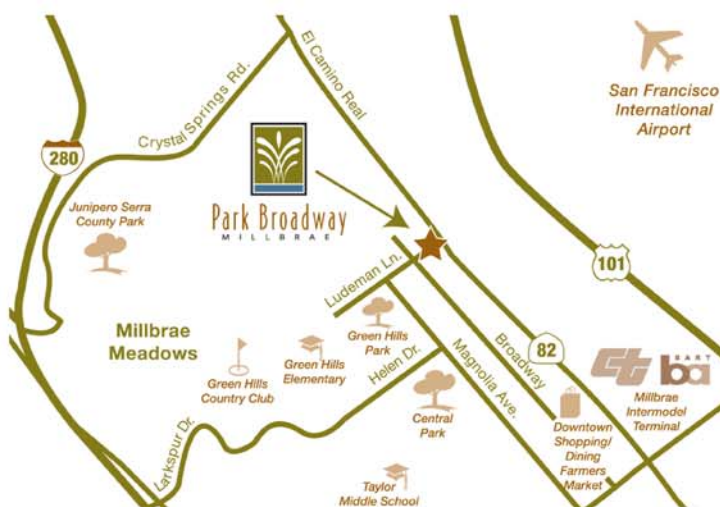

Park Broadway
MILLBRAE

1301 Broadway
Millbrae, CA 94030
(650) 697-3388
ParkBroadway.com

Plan D

- Approx. 1,079 - 1,276 sq. ft.
- 2 bedrooms
- 2 baths

Exterior

First Floor

Floor plans, exteriors, features, prices, square footages, and specifications may change without prior notice or obligation. All floor plans and renderings are artists' conceptions. Window size and location will vary per elevation. Square footages are approximate.