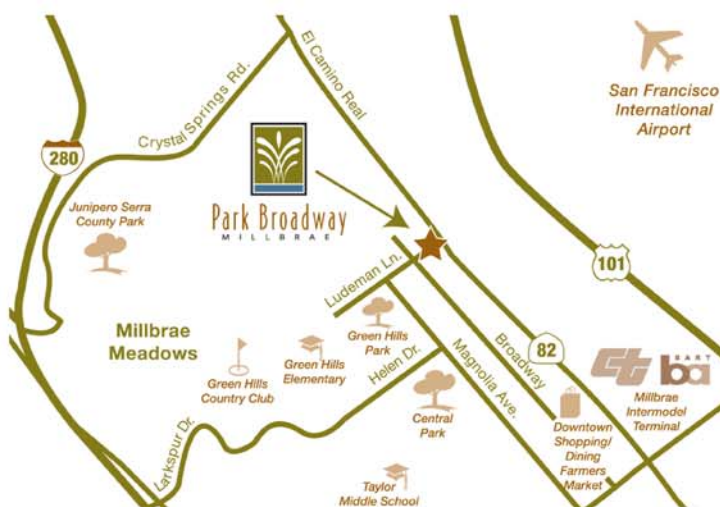

Park Broadway
M I L L B R A E

1301 Broadway
Millbrae, CA 94030
(650) 697-3388
ParkBroadway.com

Exterior

Plan C

- Approx. 1,061 sq. ft.
- 2 bedrooms
- 2 baths

First Floor

Floor plans, exteriors, features, prices, square footages, and specifications may change without prior notice or obligation. All floor plans and renderings are artists' conceptions. Window size and location will vary per elevation. Square footages are approximate.