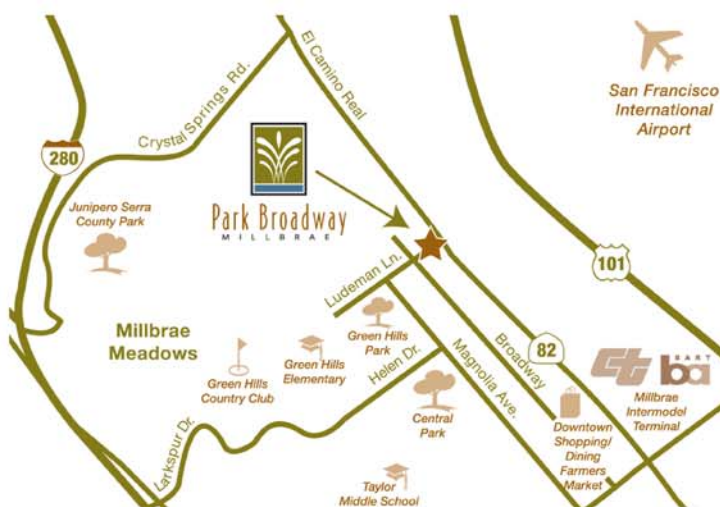

Park Broadway
MILLBRAE

1301 Broadway
Millbrae, CA 94030
(650) 697-3388
ParkBroadway.com

Exterior

Plan A

- Approx. 665 sq. ft.
- 1 bedroom
- 1 bath

First Floor

Floor plans, exteriors, features, prices, square footages, and specifications may change without prior notice or obligation. All floor plans and renderings are artists' conceptions. Window size and location will vary per elevation. Square footages are approximate.